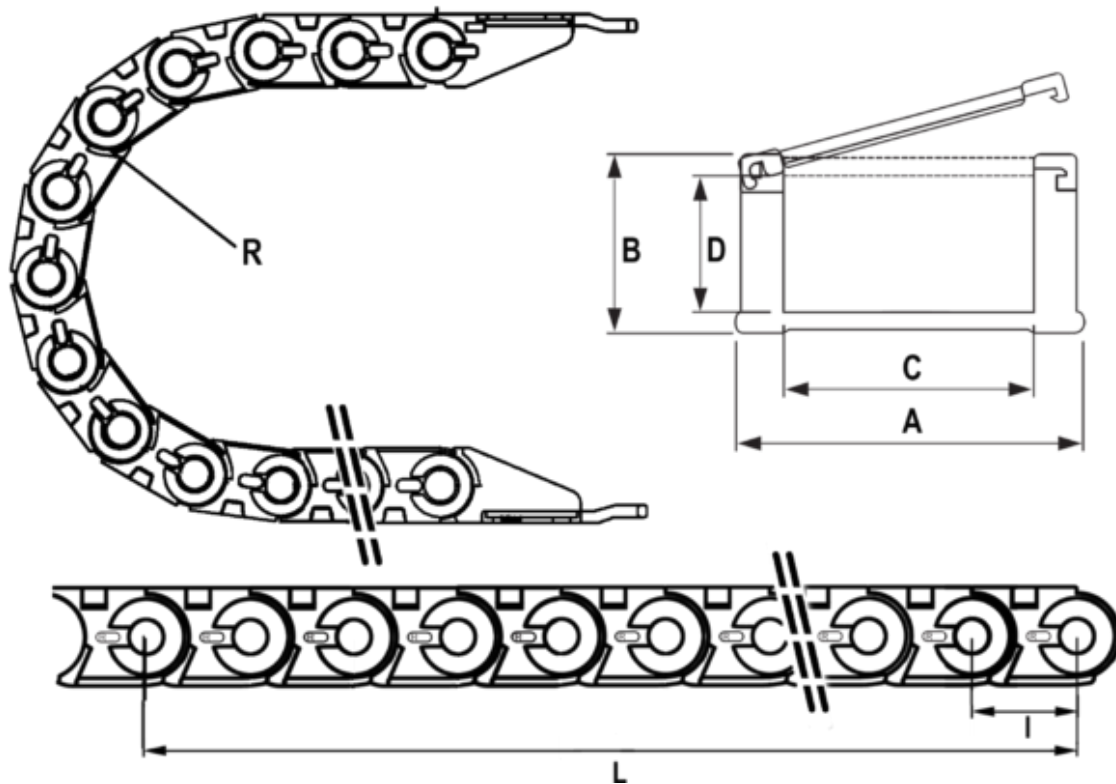

# Data Sheet

Article number: 18CPS02015R038  
Description: Cable chain, CPS MINI  
Type CPS020.15.R38-1000L (50 LK)

## Measures

Full length	= 1000mm
Inside Height	= 14.5
Inside Width	= 15
Link Length(Pitch)	= 20
Outside Height	= 20
Outside Width	= 24
Radius	= 038